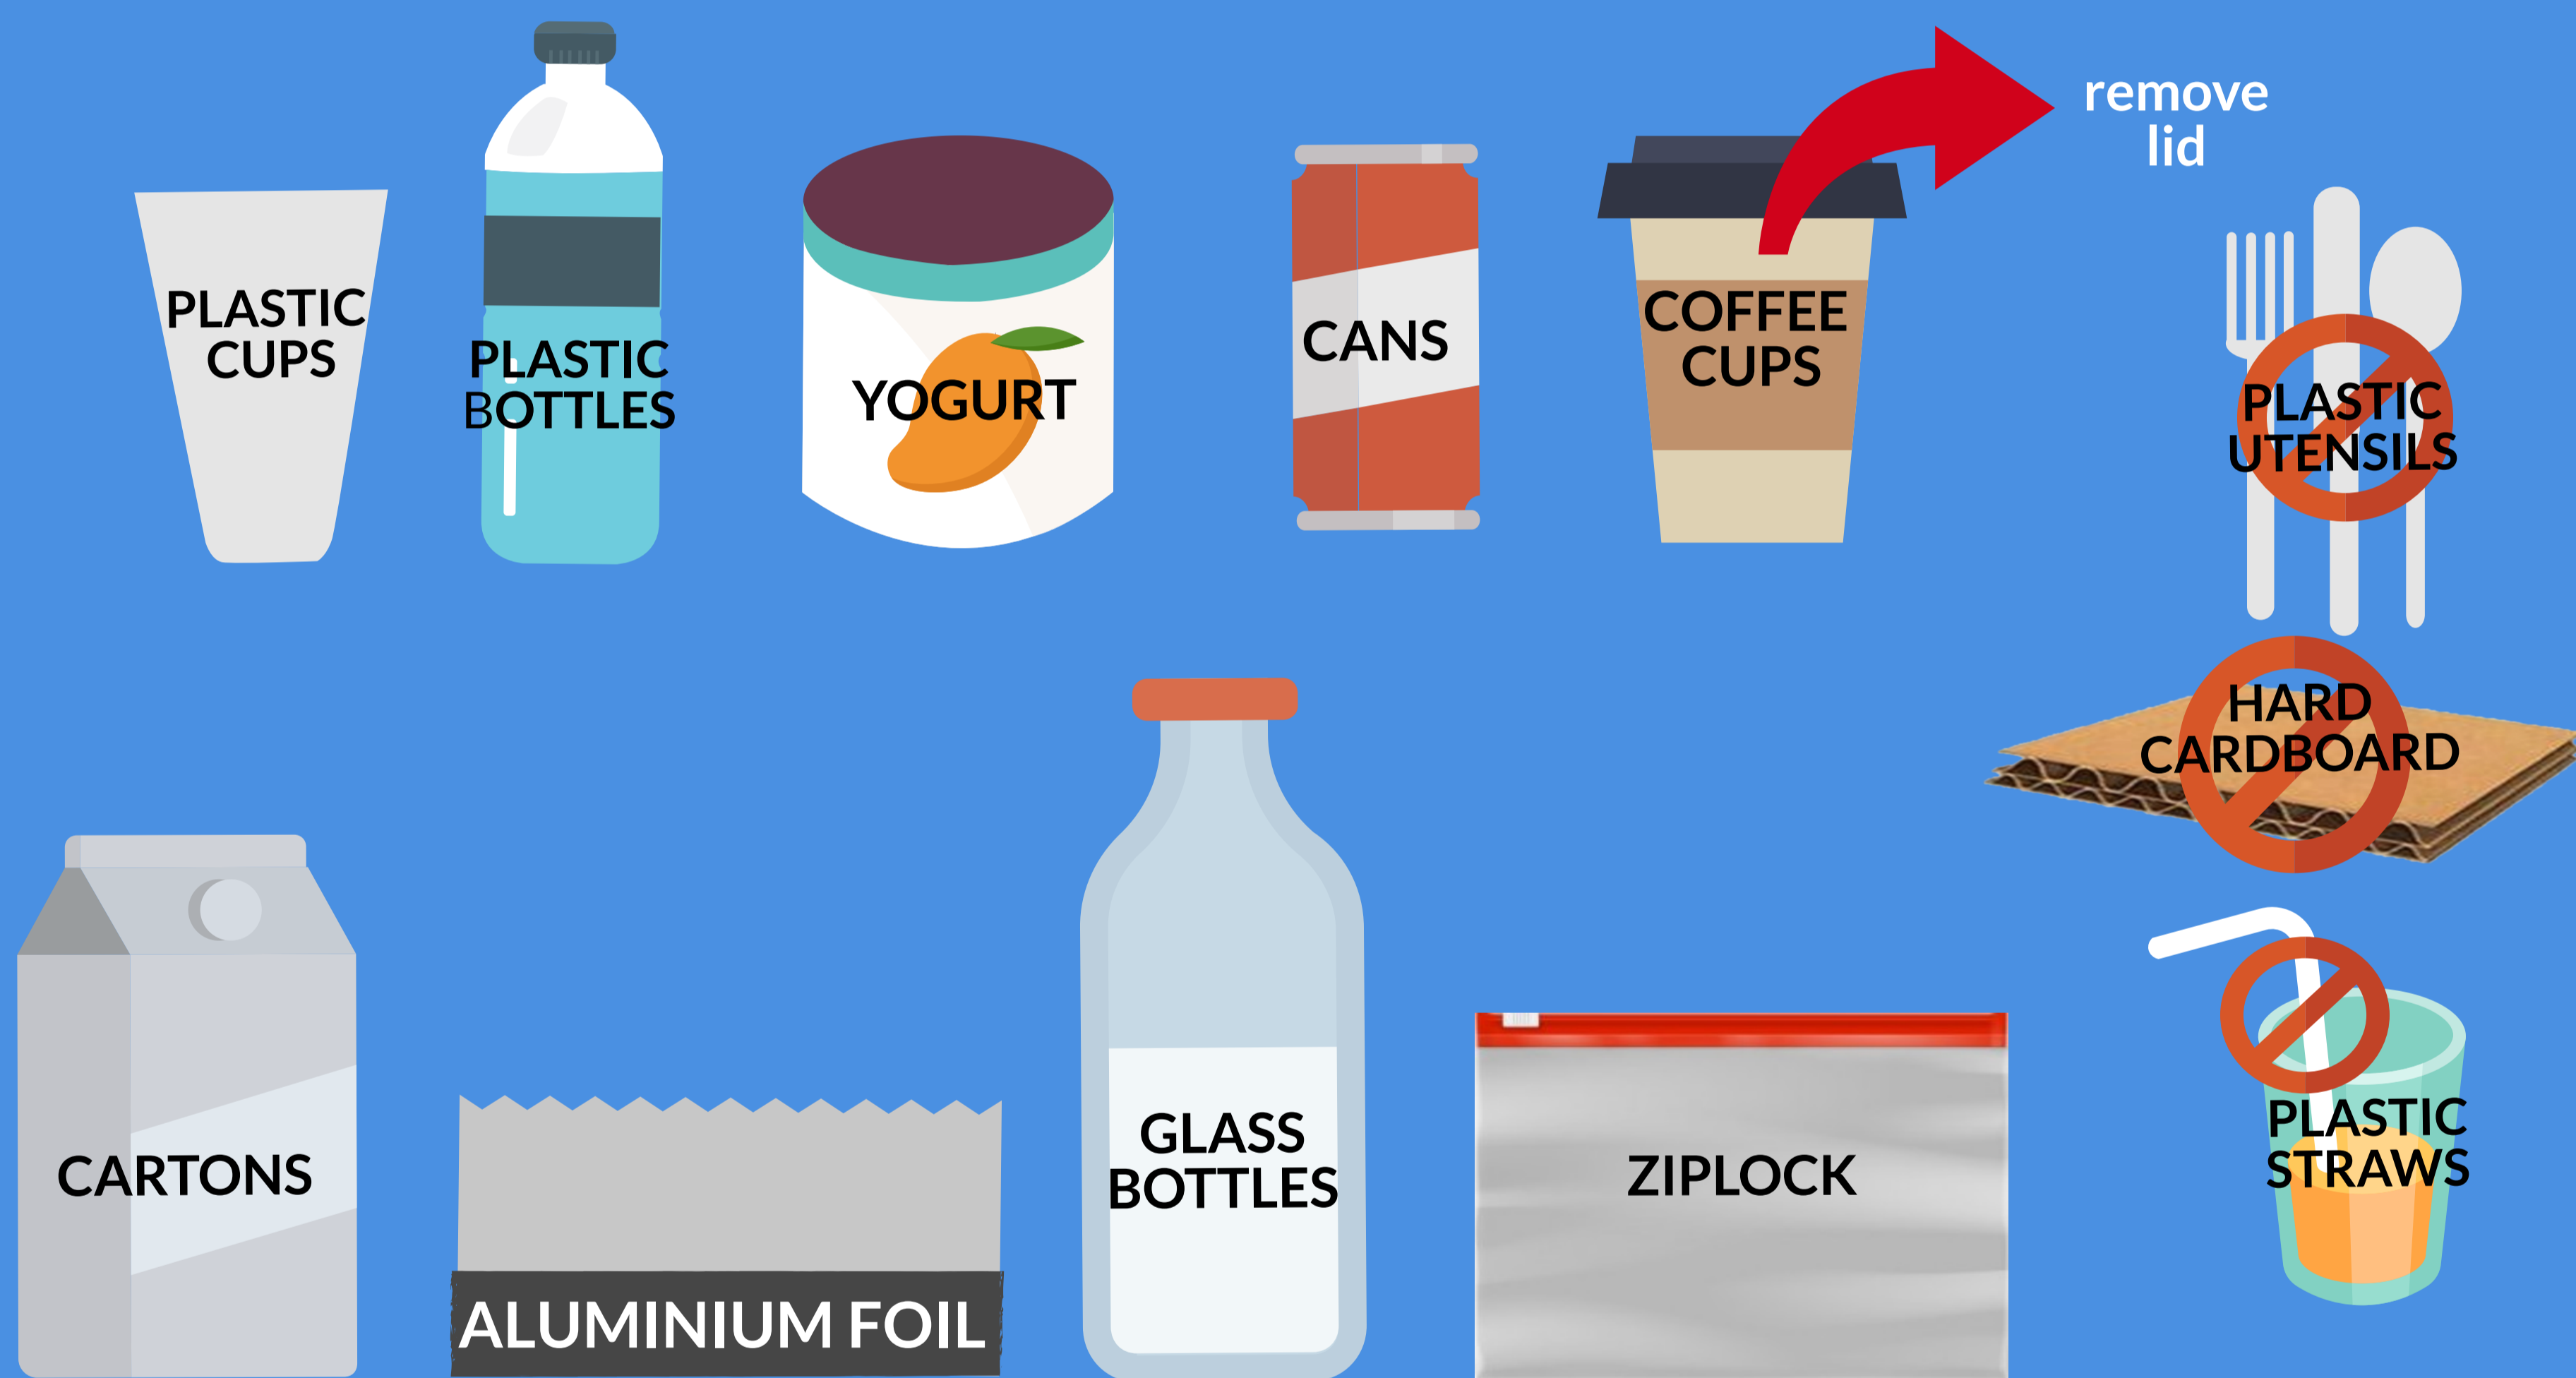

# BLUE BIN

**Waterloo Catholic  
District School Board**  
Quality, Inclusive, Faith Based Education

coffee cups (separate lids), glass jars, plastic bags, plastic containers, bottles, cups, metal food containers, pop cans, etc.

Plastic containers should have  symbol, #1-7.  
No styrofoam, straws, plastic cutlery, or cardboard.